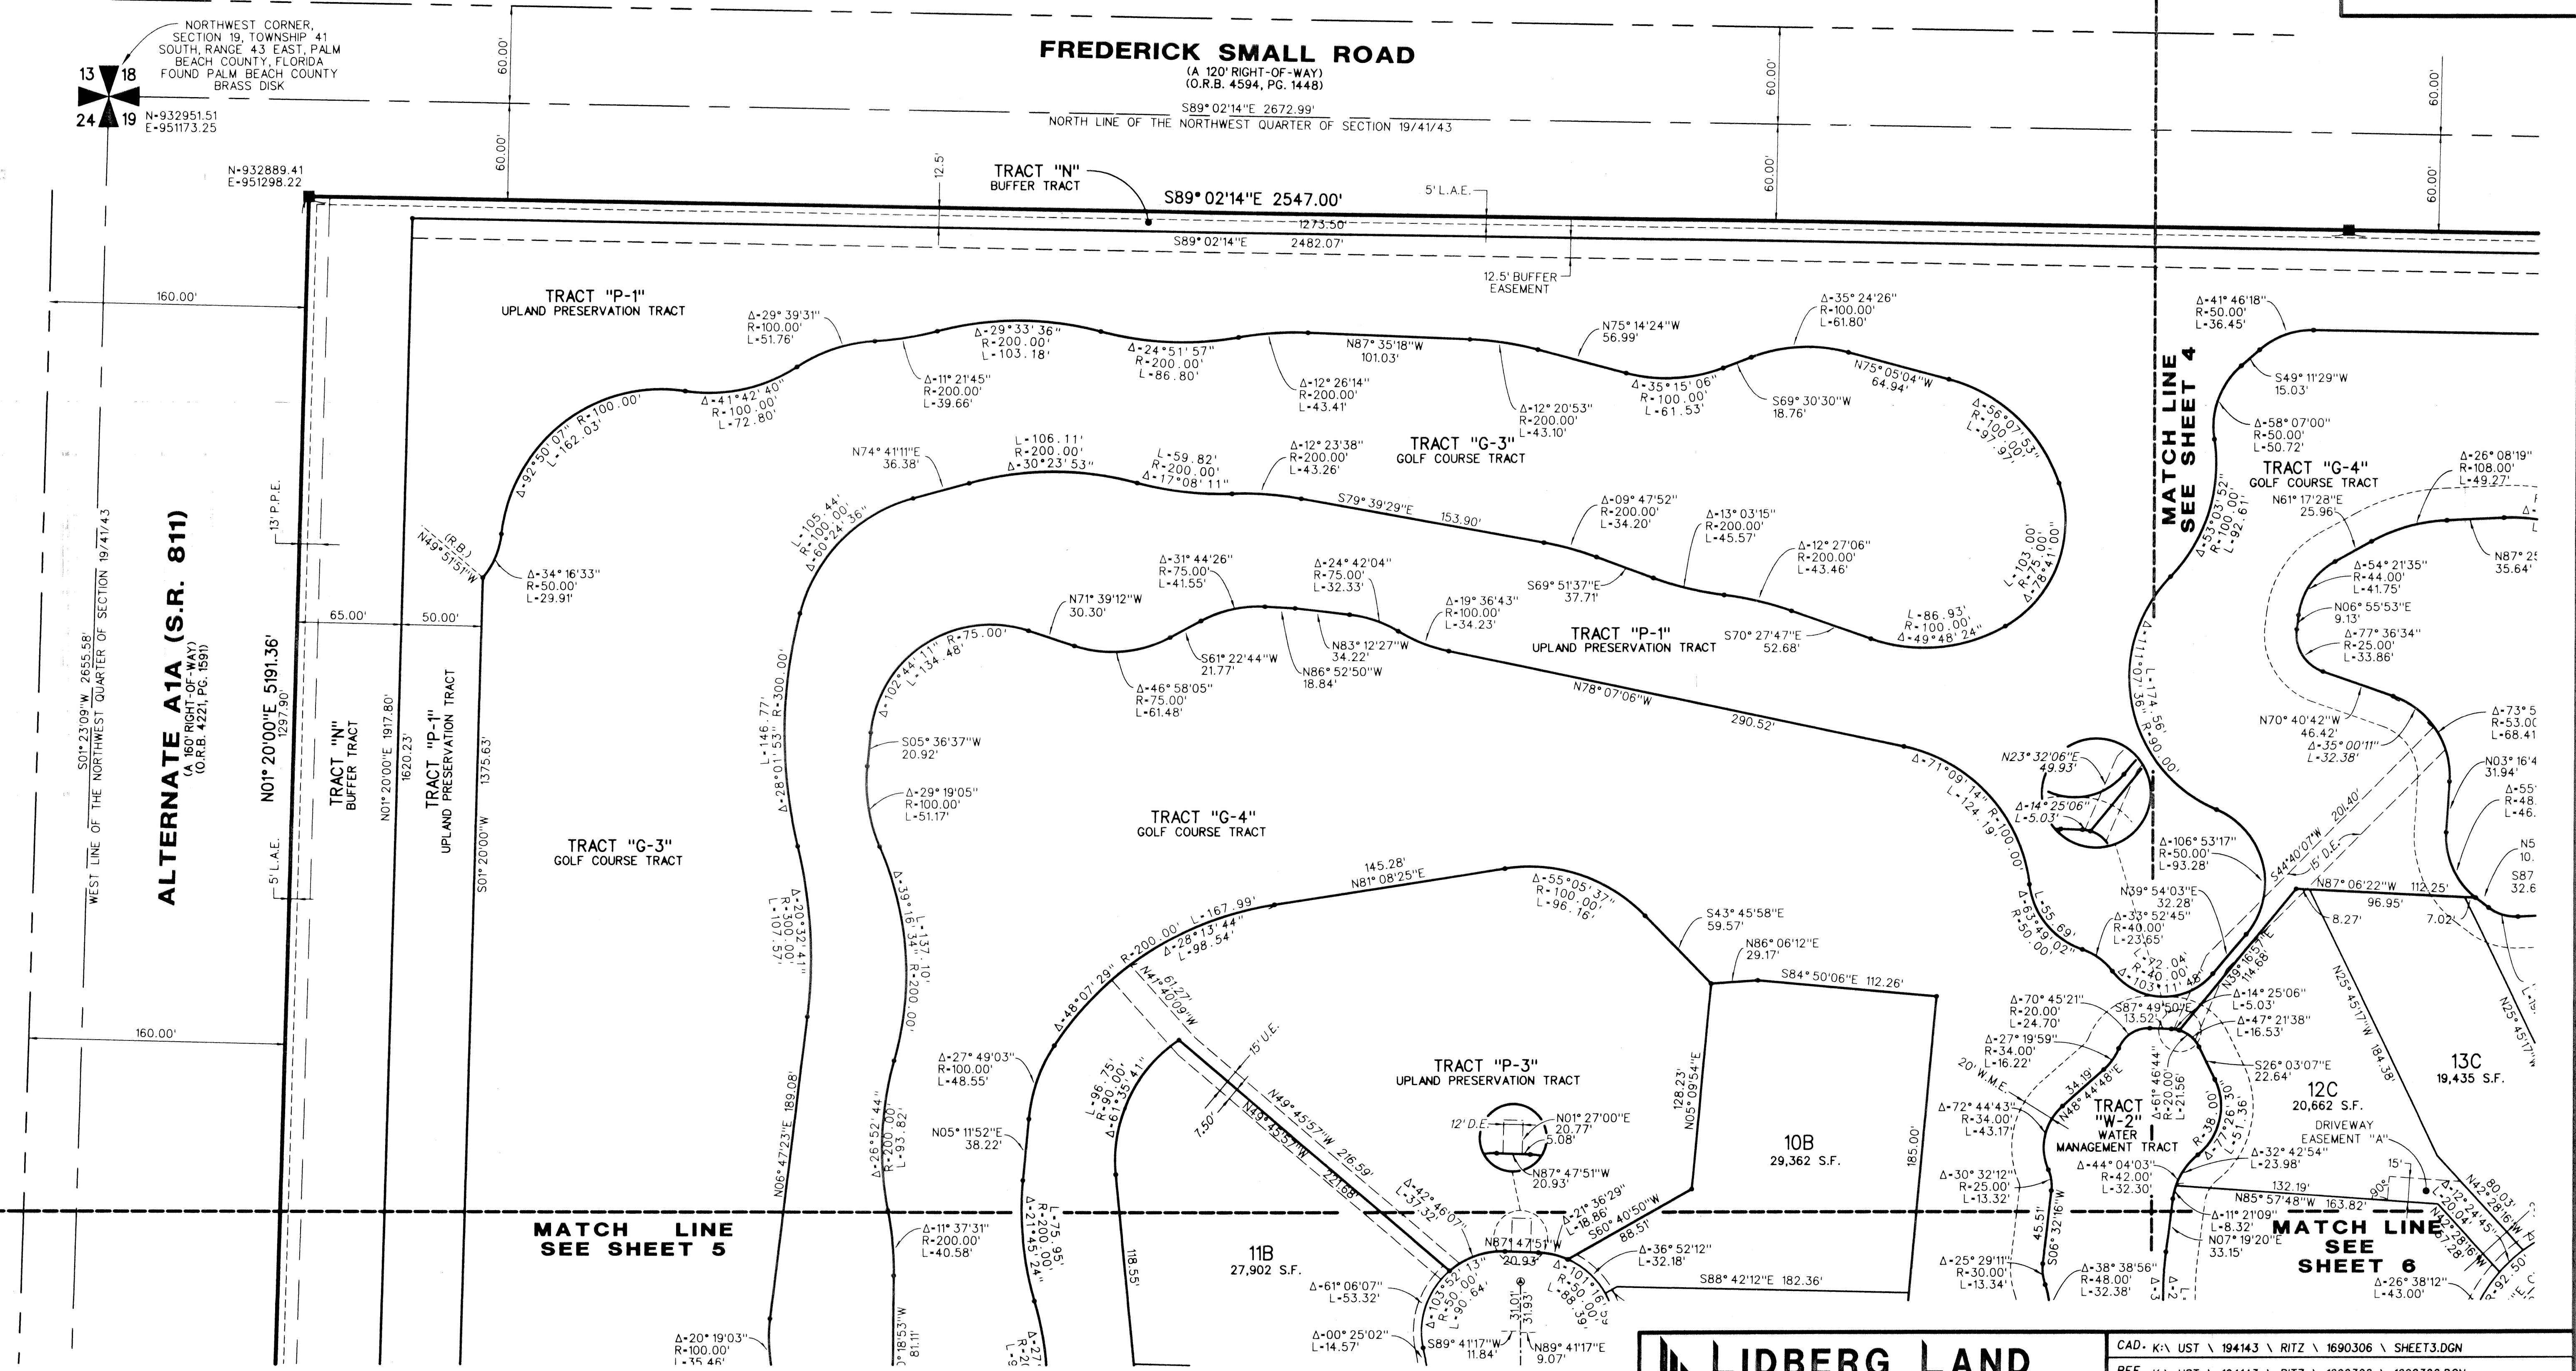

# RITZ-CARLTON GOLF CLUB & SPA, JUPITER, A P.U.D.

SITUATE IN SECTION 19, TOWNSHIP 41 SOUTH, RANGE 43 EAST, TOWN OF JUPITER, PALM BEACH COUNTY, FLORIDA  
DECEMBER, 2001  
SHEET 3 OF 22

**LIDBERG LAND SURVEYING, INC.**  
 675 West Indiantown Road, Suite 200, Jupiter, Florida 33458 TEL: 561-746-8454  
 LB4431

CAD: K:\UST \ 194143 \ RITZ \ 1690306 \ SHEET3.DGN			
REF: K:\UST \ 194143 \ RITZ \ 1690306 \ 1690306.DGN			
FLD.	FB.	PG.	JOB 00-169-306
OFF. R.W.			DATE 04/28/01
CKD. D.C.L.	SHEET 3 OF 22		DWG. 00-169P